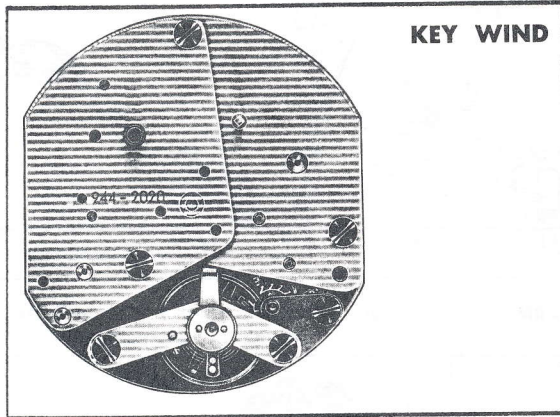

Bestfit Material Instant Guide

CLOCK

19L. x 25L. IMHOF 944 — 8 DAY —

19L. x 22L. 942 — 8 DAY ALARM — KEY WIND PIN LEVER
For All Other Clock Parts with the Exception of the Following See IMHOF 949 —
PART #220, 303, 615, 620, 621, 770, 790, 794, 795, 797

19L. x 22L. IMHOF 942D — 8 DAY CALENDAR — ALARM — PIN LEVER — KEY WIND
For Alarm Parts See IMHOF 949 For Calendar Parts See IMHOF 949D

19L. x 23L. IMHOF 944 — 8 DAY — PIN LEVER — KEY WIND
Parts Other Than Following Use IMHOF 944 — #220, 303, 615, 620, 621, 790, 794, 795, 797